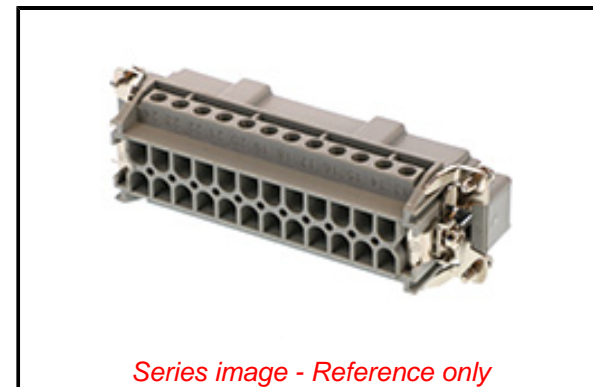

PLEASE CHECK WWW.MOLEX.COM FOR LATEST PART INFORMATION

Part Number: [0936010309](#)
Status: **Active**
Overview: GWconnect Heavy Duty Connectors (HDC)
Description: GWconnect Screw Terminal Insert, Male, 24-Pole, 16A, Numbered 1-24, with Wire Protection, Silver (Ag) Plated Contacts, Size 24B «104x27»

Documents:

[RoHS Certificate of Compliance (PDF)](#)

Agency Certification

CSA 256883
UL E249674

General

Product Family Industrial Connectors / Enclosures
Series [93601](#)
Component Size 24B «104X27»
Component Type Inserts - Screw Terminal
Insert Series S-EST
Overview [GWconnect Heavy Duty Connectors (HDC)](#)
Product Category Heavy Duty Connectors
Product Name GWconnect
Standard CSA C22.2 NO. 182.3, EN 60664-1, EN 61984, UL 1977
Taxonomy Heavy-Duty Connectors
UPC 887191882574

Physical

Durability (mating cycles max) 700
Flammability UL 94V-0
Gender Female
Insert Color Grey
Lock to Mating Part Yes
Material - Contact Copper Alloy
Material - Insert Polycarbonate
Material - Plating Silver
Net Weight 111.800/g
Number of Rows 2
Packaging Type Bag
Polarized to Mating Part Yes
Poles 24
Stripping Length 7.00mm
Temperature Range - Operating -40° to +125°C
Tightening Test Torque 0.50 Nm
Wire Size AWG 14-20
Wire Size mm² 0.50-2.50

Electrical

Current - Maximum per Contact 16.0A
Voltage - Maximum 500V
Wire Protection Yes

Material Info

Engineering Number 7324.6107.4

Series image - Reference only

EU ELV

Not Relevant

EU RoHS

Compliant with Exemption 6(c)

REACH SVHC

Not Contained Per - ED/71/2019 (16 July 2019)

Halogen-Free

Status

Not Reviewed

For more information, please visit [Contact US](#)

China ROHS

ELV

RoHS Phthalates

China RoHS

50 Image

Not Relevant

Not Contained

Search Parts in this Series

[93601 Series](#)

Mates With

[936010310 Male Screw Terminal Insert](#)

Use With

Size 24B «104x27» Hoods and Housings